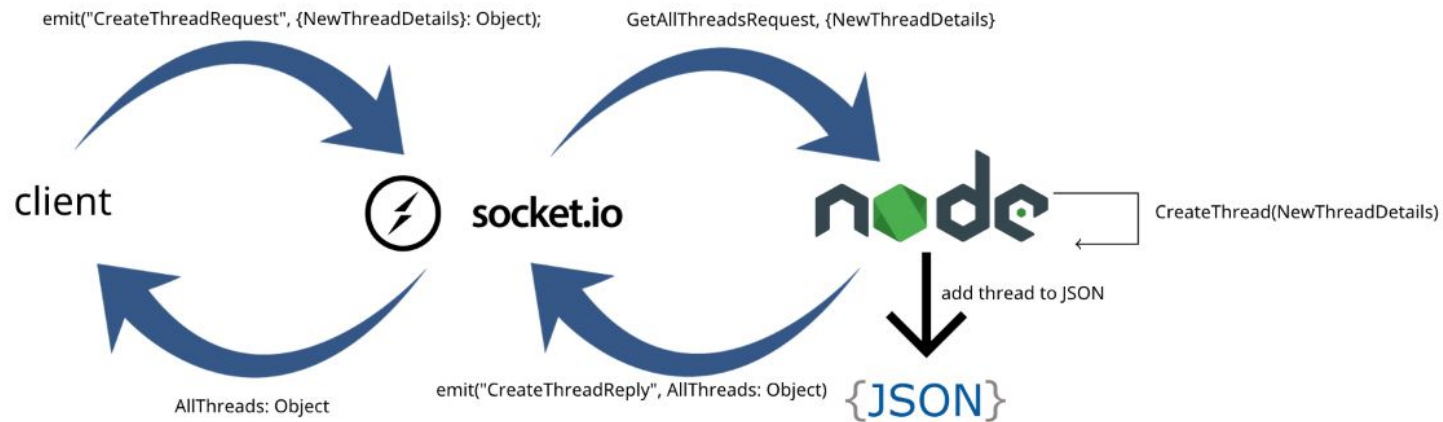

System Architecture

Client, Socket, Server