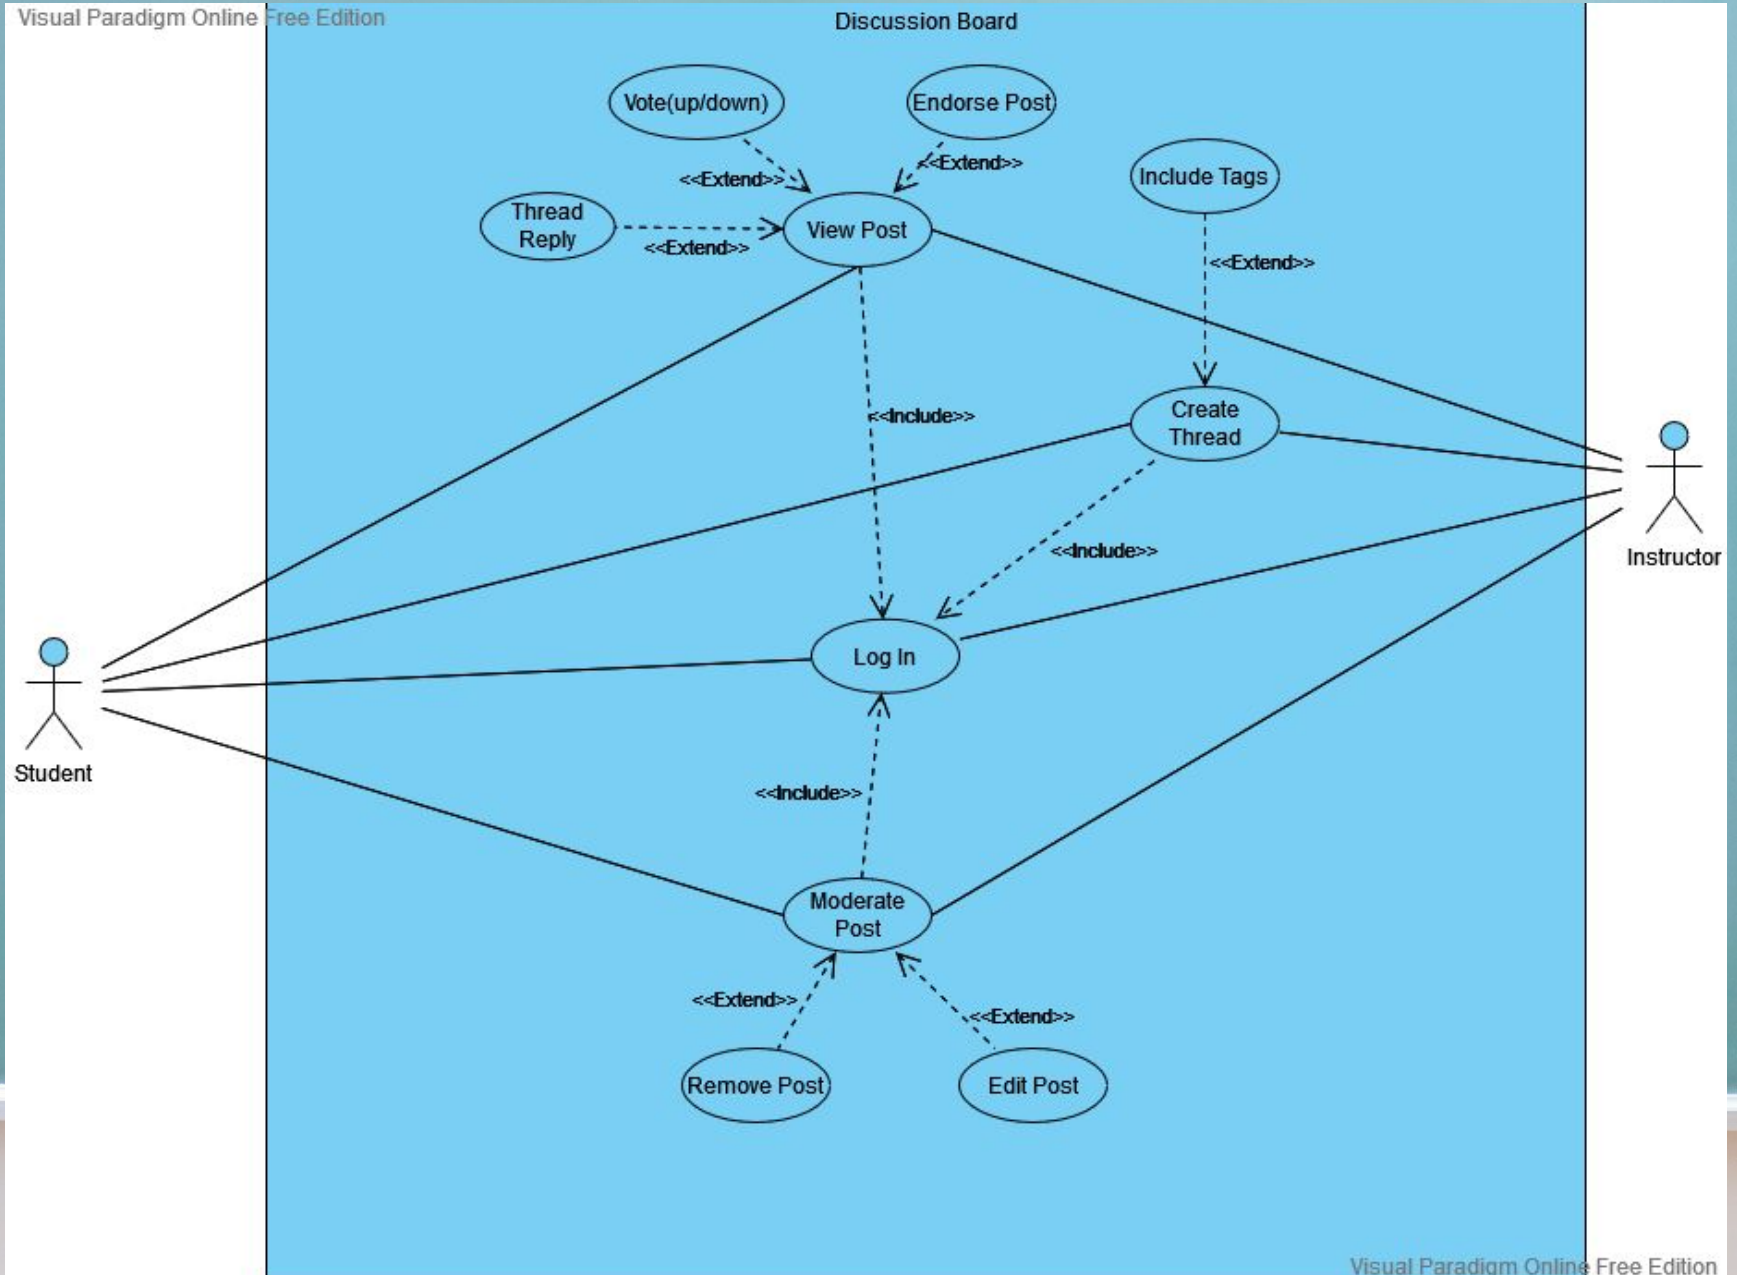

plazza

Discord

reddit

Perusall®

Overview of Features

- Thread Creation
- Thread Replies
- Voting
- Endorsement
- Thread Moderation
- Sorting

Use Case Diagram

Technologies

- Bootstrap
- JQuery
- NodeJS
- Socket.io
- JSON

System Architecture

Client, Socket, Server

Constraints

- Time
 - Development
 - Learning
- Tools
 - Familiarity
- Expertise
 - Prior team domain knowledge

Improvements

- Scalability
- Media posting
- Filters
- Notifications
- Custom tags

Sample Scenarios

Main page

The screenshot shows a forum interface with a dark theme. On the left is a sidebar with navigation links: "COMP 4110 p 1", "201 Software Engineering I", "2022 Fall", "Home page", "Announcements", "Discusson Board", and "Gradebook". The main content area features a "Login modal" overlay with a "Username" input field and a question "Are you a Student or Instructor?". Below the modal, there are two forum posts. The first post is by "Daly" with the title "Welcome to SW ENG I", 3 likes, and a "Tag: Assignment". The second post is by "Sci_Kid" with the title "Did you know", -2 likes, and a "Tag: None". A "Logout" button is visible in the top right corner. The interface is presented on a green chalkboard background with a whiteboard eraser at the bottom.